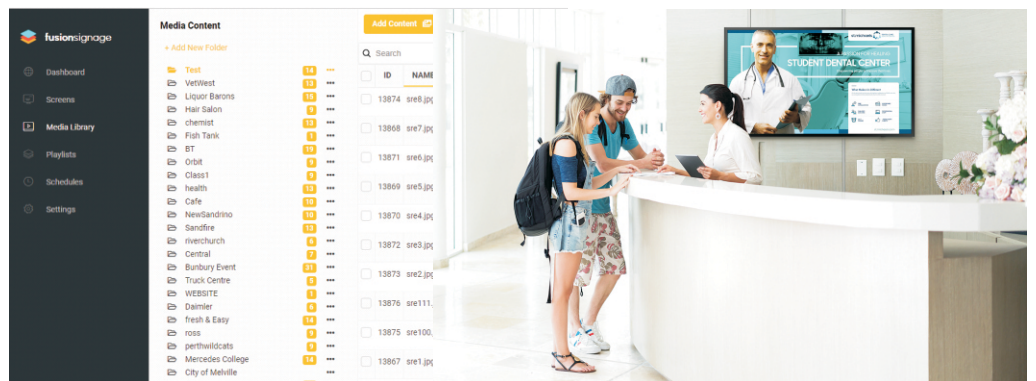

Provide guests with information about places to visit, hotel restaurants and bars, amenities, and special offers.

Restaurant display and signage

Go digital to highlight quality ingredients, dietary information and menu updates.

Software
+
Hardware

Self managed content on the latest commercial, Full HD, High bright display panel from single to multi video wall displays. Cloud based , cost effective , content management system centrally manages and applies changes to unlimited sites in an instant, from anywhere , anytime.

SELF MANAGED

CLOUD BASED CMS

BRAND AWARENESS

DYNAMIC SHOWCASE

IMPROVE SALES

COST EFFECTIVE

DIGITAL & INTERACTIVE DISPLAY

Retail display

Attract more people in store using visually engaging and interactive shop displays. Digital screens are easier to change than a window display - just simply upload and away you go.

Video walls

Customised to your precise needs and goals and built using the latest LED technology, our video walls are ideal for any business looking for a fresh approach for their marketing efforts.